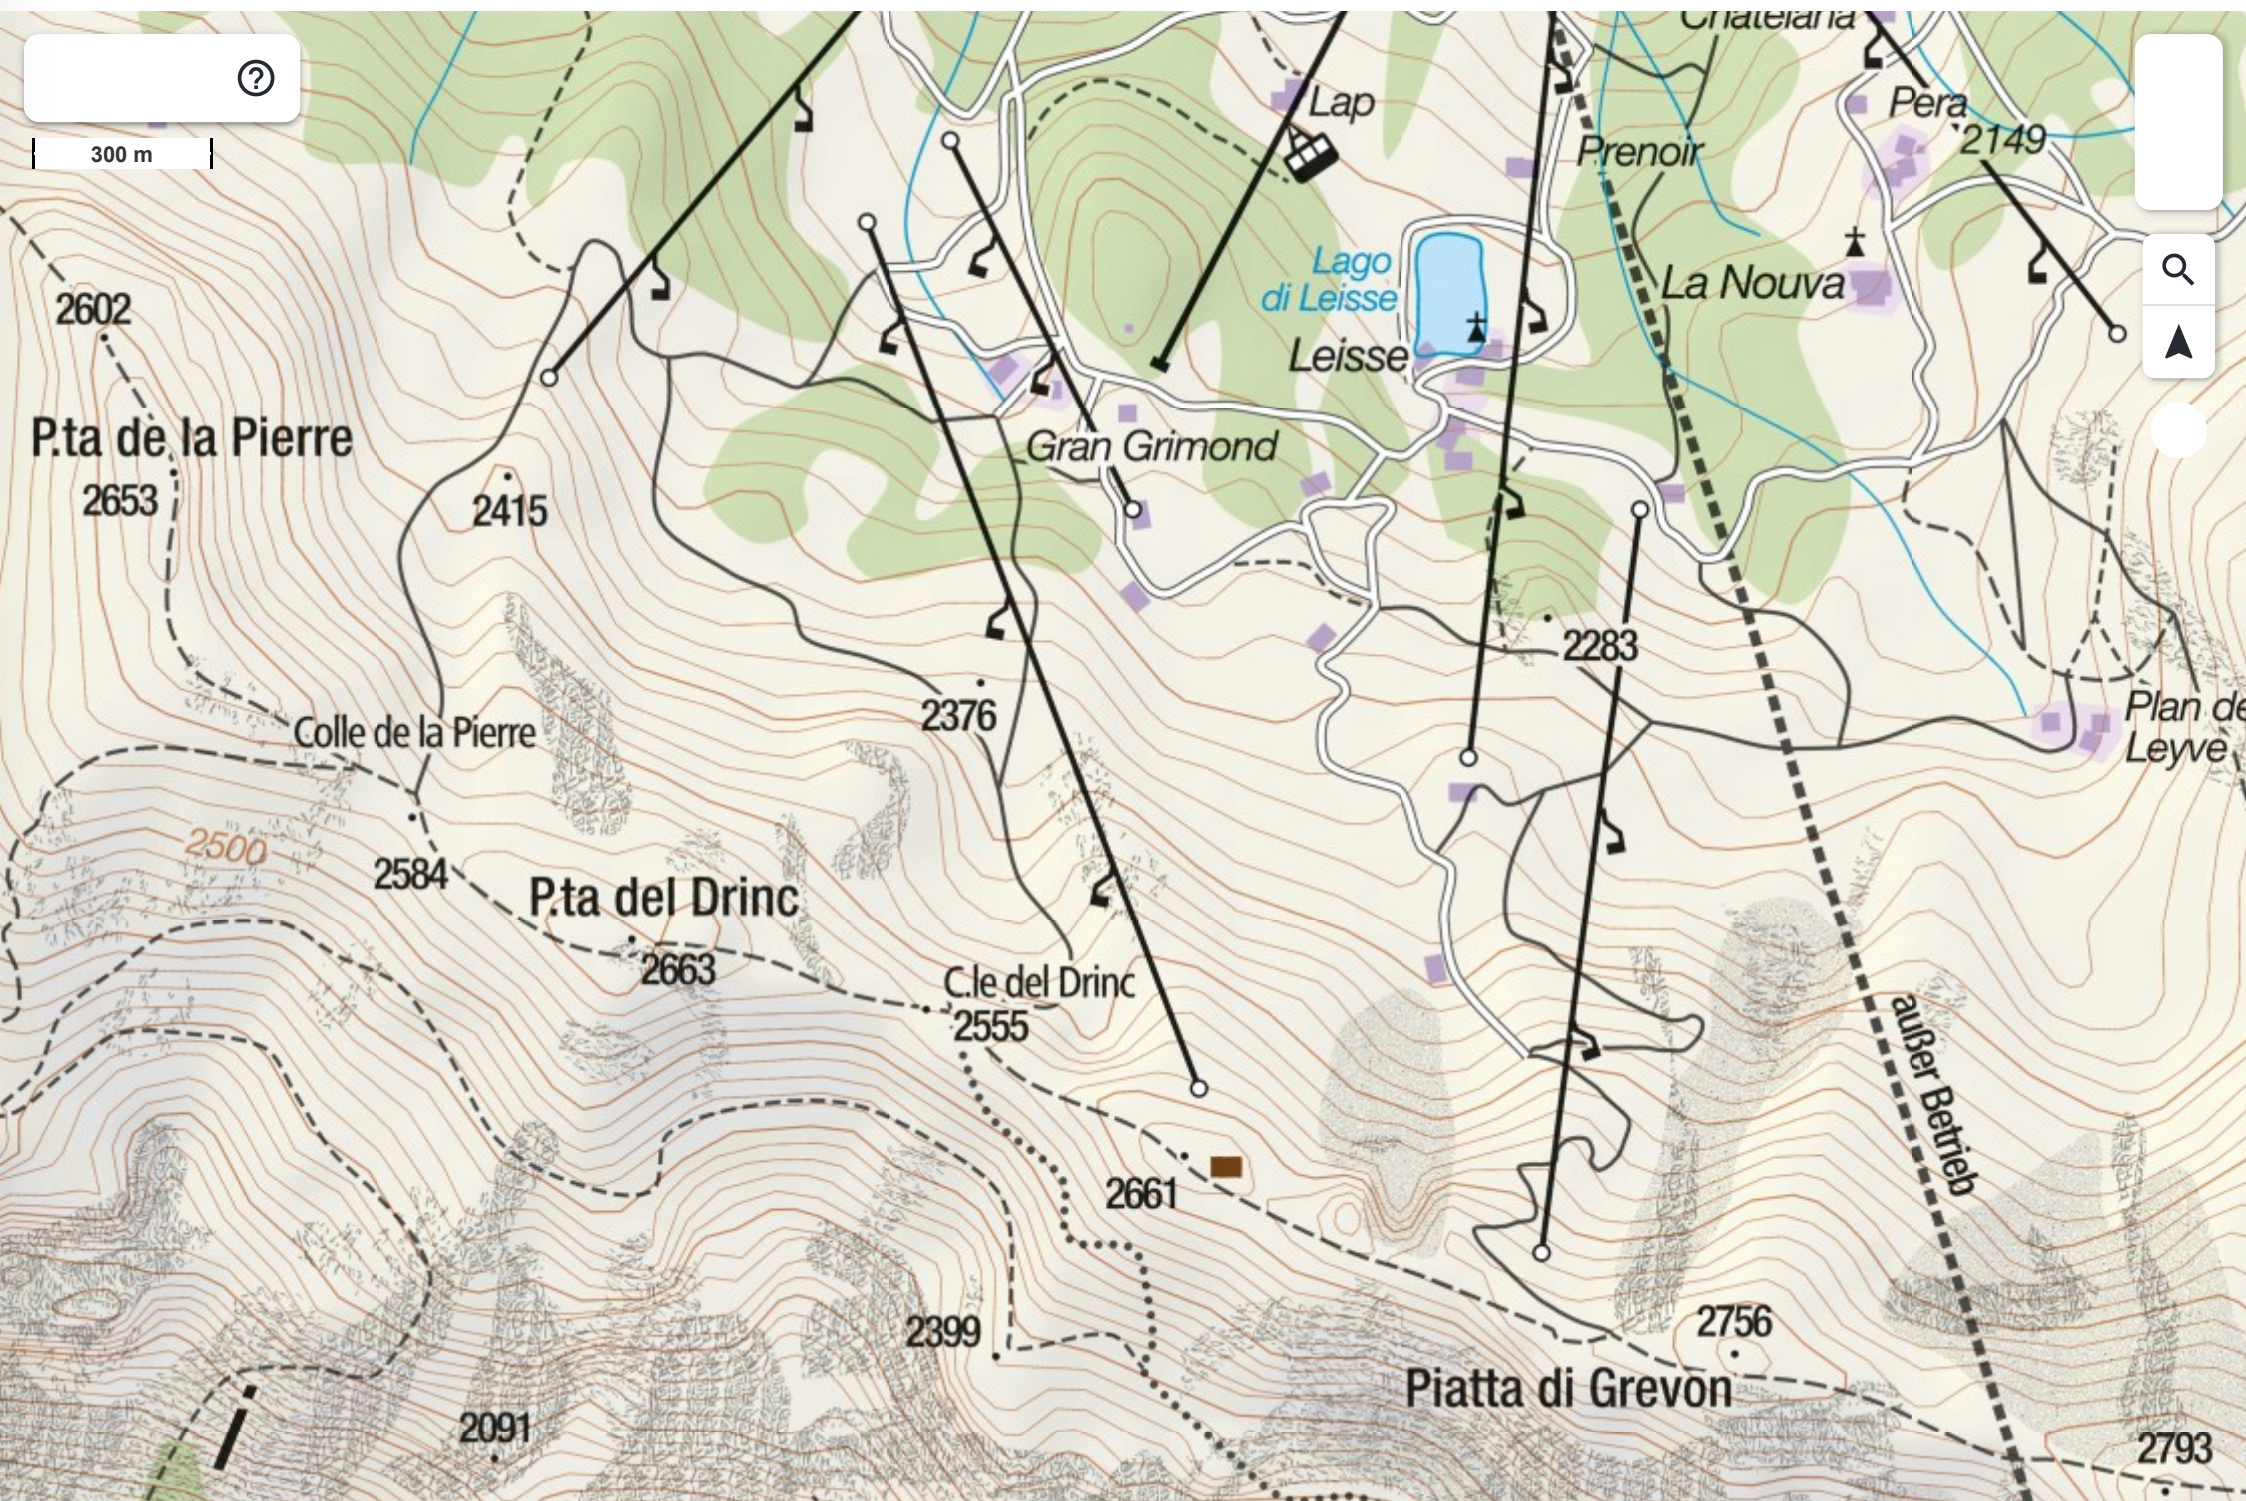

300 m

?

Search and navigation controls including a magnifying glass icon, a north arrow, and a white circular button.