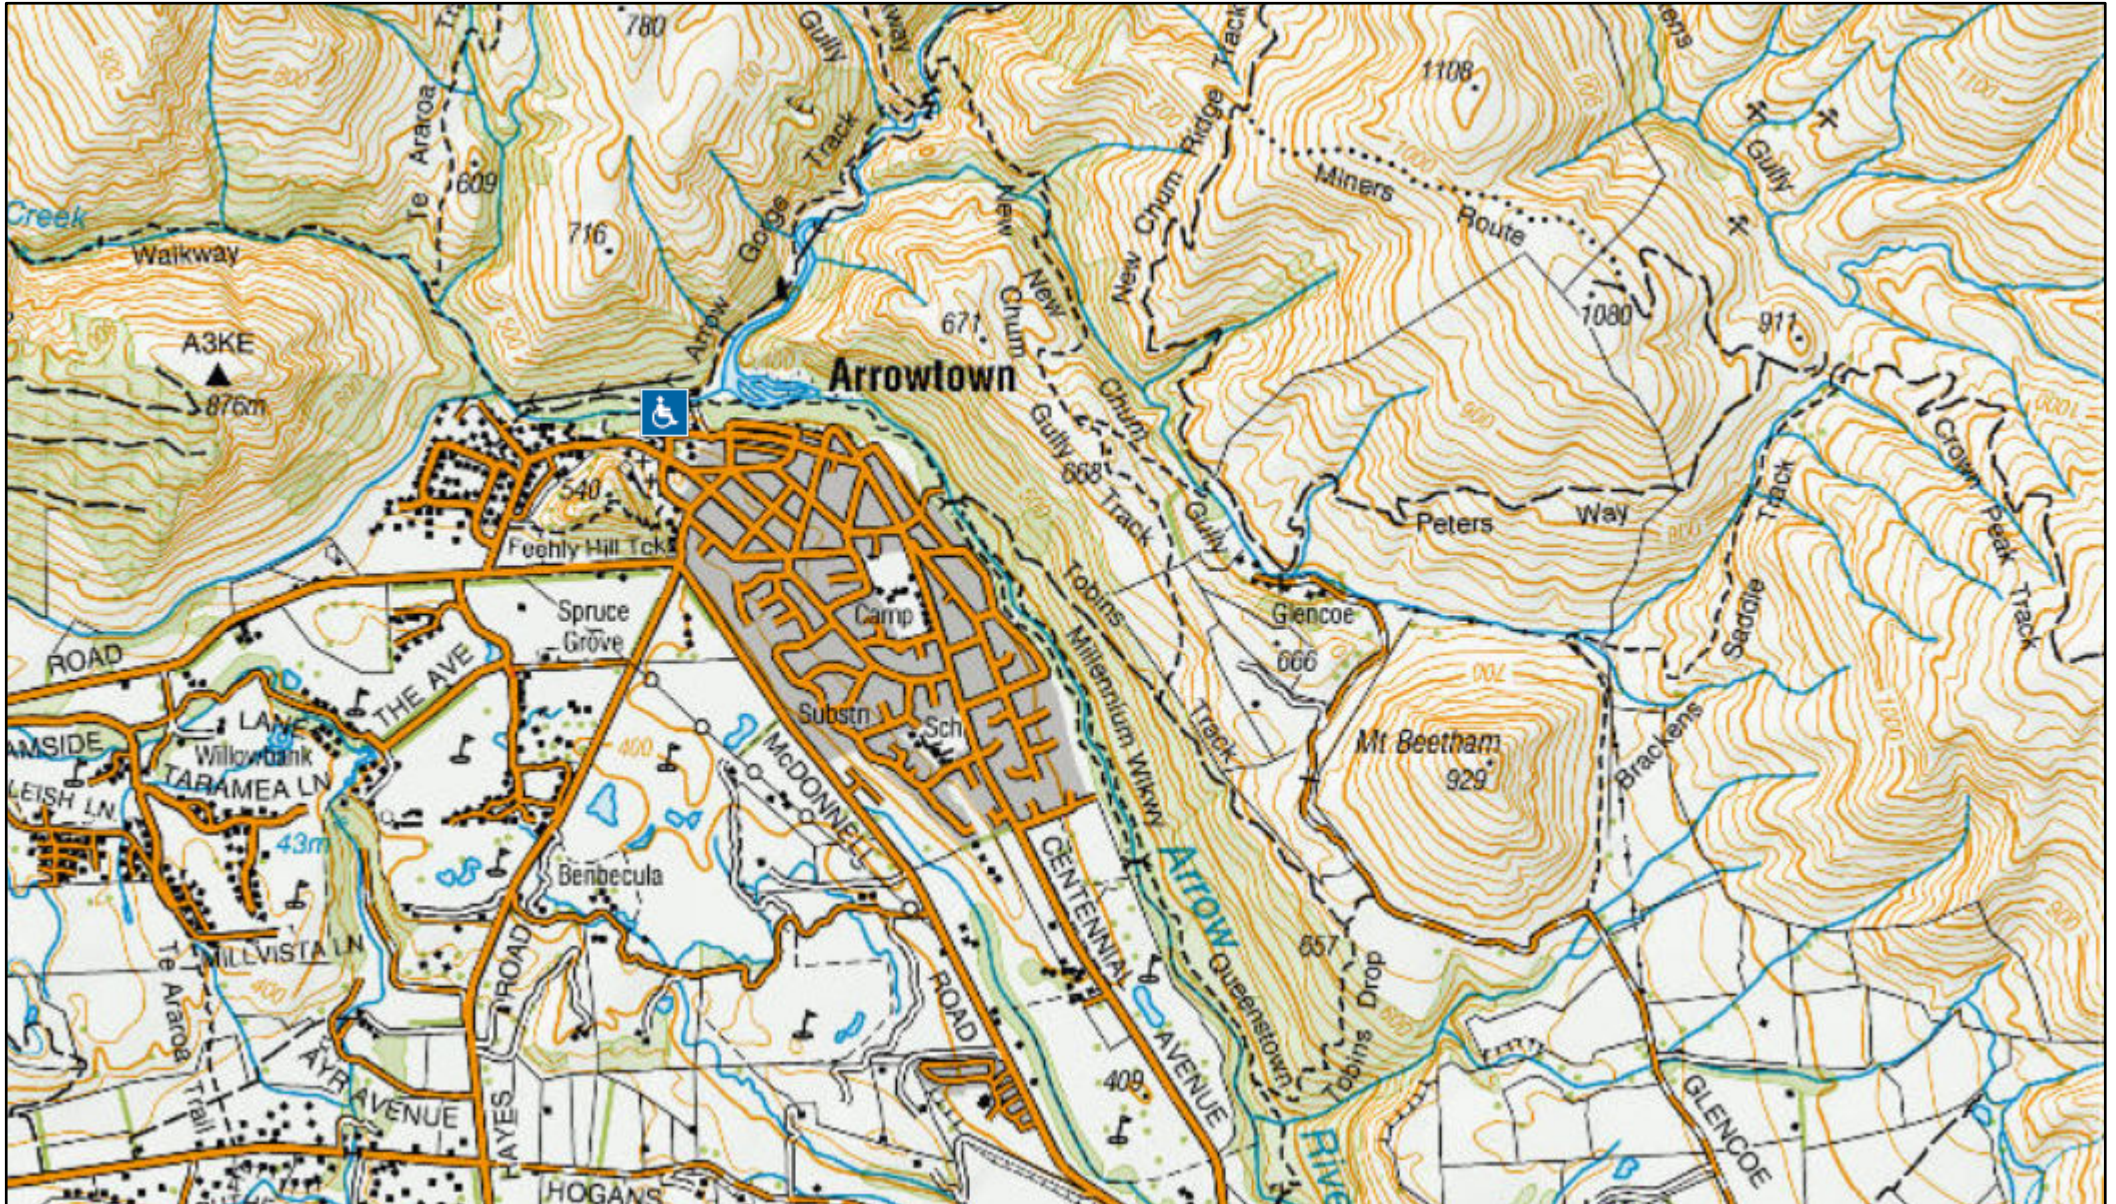

A4 Landscape

2025/3/10

Walking and tramping tracks

Easy Access

1:27,371

0 0.23 0.45 0.9 mi

0 0.38 0.75 1.5 km

Eagle Technology, Land Information New Zealand