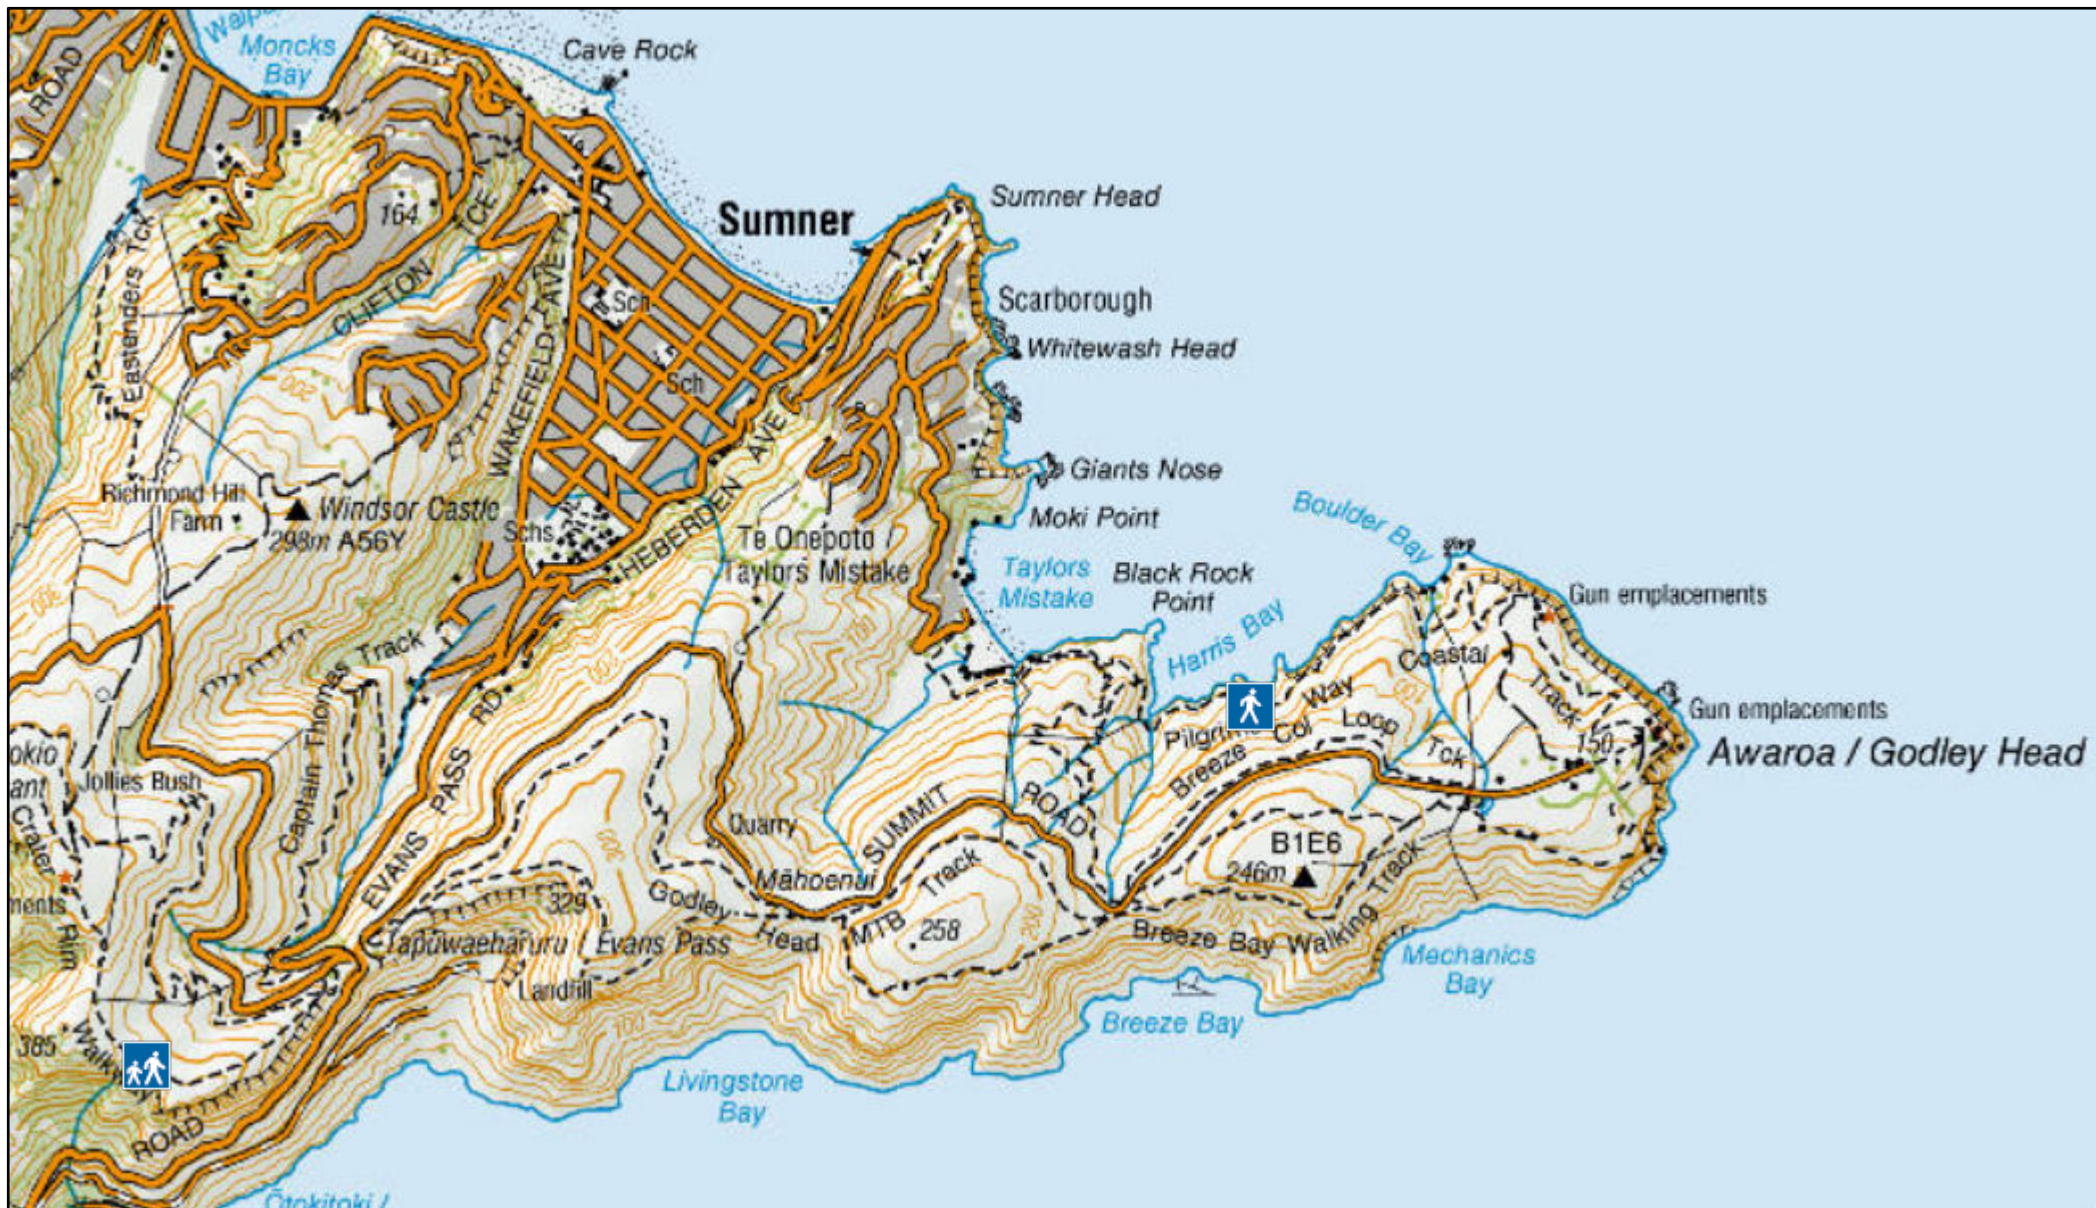

A4 Landscape

2025/3/10

Walking and tramping tracks

Easy

Easiest

1:27,371

0 0.23 0.45 0.9 mi

0 0.38 0.75 1.5 km

Eagle Technology, Land Information New Zealand